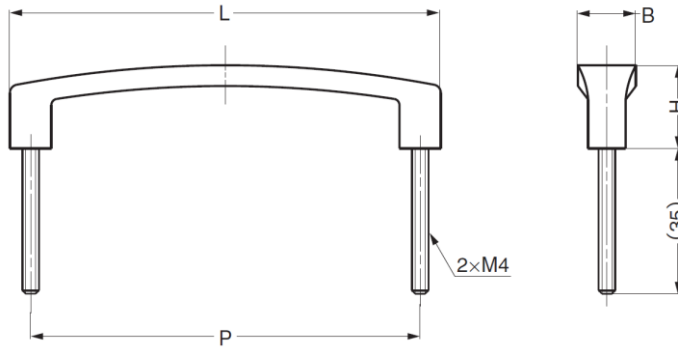

GATO Brass Handle

Material

- Brass, satin nickel finish

Parts Included

- Nuts

Part No.	L	H	B	P
GATO-A209	90	18	13	80
GATO-A208	104	20	14	94
GATO-A207	121	21	15	112

GOPE Brass Handle

Material

- Brass, satin nickel finish

Parts Included

- Nuts

Part No.
GOPE-110