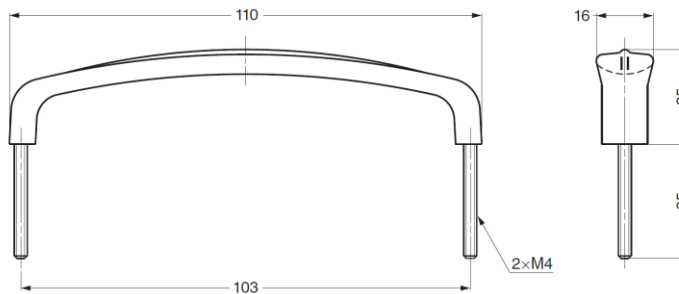

GATO Brass Handle

Material

- Brass, satin nickel finish

Parts Included

- Nuts

Part No.	L	H	B	P
GATO-A209	90	18	13	80
GATO-A208	104	20	14	94
GATO-A207	121	21	15	112

GOPE Brass Handle

Material

- Brass, satin nickel finish

Parts Included

- Nuts

Part No.
GOPE-110